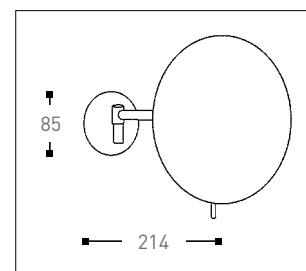

Product Details

Magnifying Mirrors Unlighted

Reflection

COSMO MINIMALIST

- Single arm
- 3x magnification
- Full pivotal adjustment
- Covered backplate

Code	Version	
020804	black matt	ø 200 mm

Cleaning Instructions - Magnifying Mirrors: