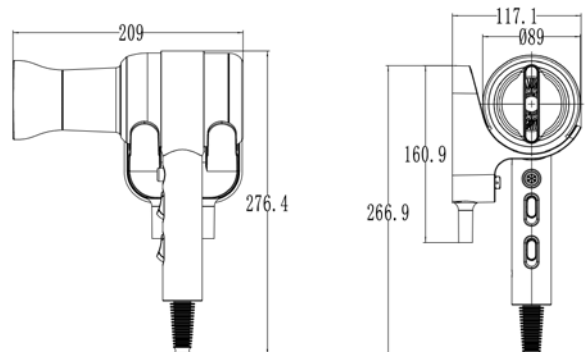

CHROMOSOME 1800

HAIR DRYER

- Wall holder** HANG-UP with interrupter switch
- DC-Motor
- Three temperature settings
- Two air speeds
- Cold shot button
- Removable nozzle
- Integrated overheating protection
- Coil cord, 50 - 120 cm
- Double insulated (Class II)
- 220-240 V, 50/60 Hz
- 1800 W

| # | Color | Connection | Output Steps |
|--------|-------------------|--------------|-----------------|
| 010634 | darkgrey metallic | hard wire | Cool/900W/1800W |
| 010639 | darkgrey metallic | cord & plug* | Cool/900W/1800W |

* With additional cord and plug for plug-in application.

** Wall cover plate # 010642 optionally available to cover unnecessary screw holes.

HANG-UP