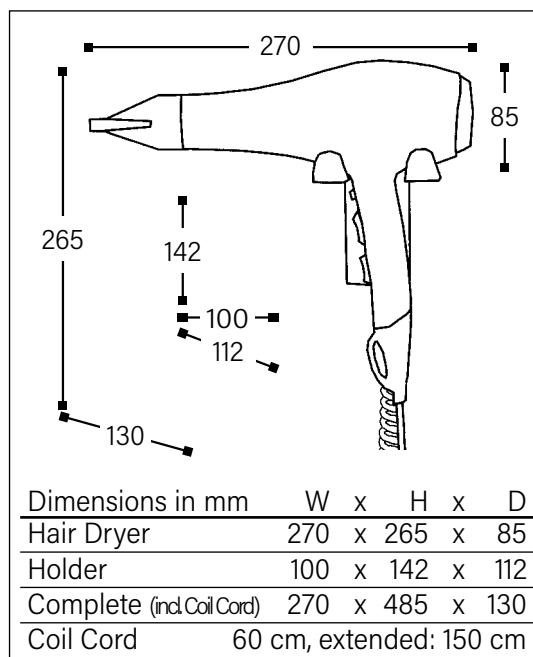

ALISEO GmbH · Leutkirchstraße 63 · 77723 Gengenbach

Tel. +49 (0) 7803-60279-0

Fax+49 (0) 7803-60279-30

E-Mail: info@aliseo.de · Internet: www.aliseo.de

ALISEO GmbH
G E R M A N Y