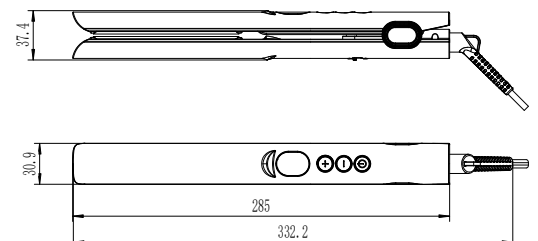

AUREA SLEEK & CURL

HAIR STRAIGHTENER

- On/Off switch
- Integrated overheating protection
- PTC heater and ionic technology
- Floating-plate technology: :
  Floating plates for easy & perfect glide
- Digital LED temperature control: 150-230 °C
- With lockable handle
- 360 ° swivel cord with hang loop and velcro cable tie
- Ceramic coating plates
- Auto-shut-off function within 15 minutes
- Including bag for storage
- Double insulated (Class II)
- 110-240 V, 50/60 Hz
- 52 W

#	Color	Connection
010649	black matt/gold	EU-plug

drawer solution

auto-shut-off

sleek & curl