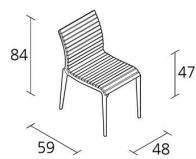

## TEAK CHAIR / 475\_0

*Alberto Meda*

Stacking chair for outdoor use with structure in stove enamelled die-cast aluminium. Seat and back in raw teak flats.

Max number pieces per a box

0,376

Volume in m<sup>3</sup>

9,5

Gross weight in Kg