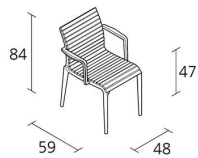

Alias

TEAK CHAIR / 476_O

Alberto Meda

Stacking chair with arms for outdoor use with structure in stove enamelled die-cast aluminium. Seat and back in raw teak flats.

INFORMATION

Warranty 2 years

100% Recyclable

4

Max number of chairs for stacking

1

Boxes number

2

Max number pieces per a box

0,376

Volume in m³