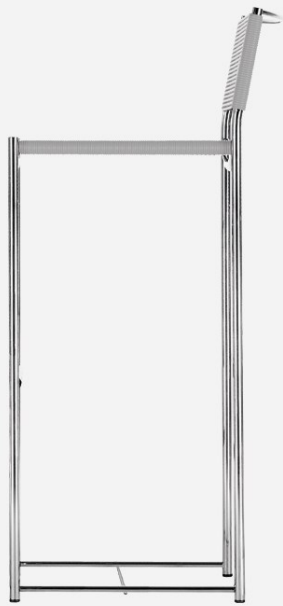

Alias

SPAGHETTI STOOL / 180

Giandomenico Belotti

High stool with structure in chromed or stove enamelled steel and footrest in steel covered with black PVC; seat and back in PVC.

INFORMATION

Warranty 10 years

7,5

Gross weight in Kg

FINISHES SPAGHETTI STOOL / 180

CHROMED STEEL

CR

STOVE ENAMELLED STEEL

A009

A016