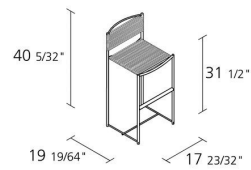

Alias

SPAGHETTI STOOL / 180

Giandomenico Belotti

High stool with structure in chromed or stove enamelled steel and footrest in steel covered with black PVC; seat and back in PVC.

INFORMATION

Warranty 10 years

7,5

Gross weight in Kg

FINISHES SPAGHETTI STOOL / 180

CHROMED STEEL

CR

STOVE ENAMELLED STEEL

A009

A016