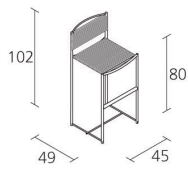

Alias

SPAGHETTI STOOL / 180

Giandomenico Belotti

High stool with structure in chromed or stove enamelled steel and footrest in steel covered with black PVC; seat and back in PVC.

INFORMATION

Warranty 10 years

7,5

Gross weight in Kg

FINISHES SPAGHETTI STOOL / 180

CHROMED STEEL

CR

STOVE ENAMELLED STEEL

A009

A016