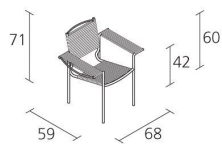

Alias

SPAGHETTI ARMCHAIR / 109

Giandomenico Belotti

Stapelbarer Armsessel mit Gestell Stahl verchromt oder lackiert Sitz, Rückenlehne und Armlehne, aus PVC-Schnur.