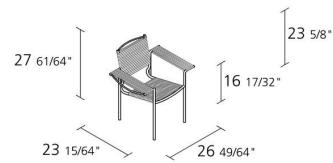

Alias

SPAGHETTI ARMCHAIR / 109

Giandomenico Belotti

Fauteuil empilable, avec structure en acier chromé ou laqué, assise, dossier et accoudoirs en fil PVC.

INFORMATION

Warranty 10 years

Fire-retardancy
(some parts only)

100% Recyclable

6

Max number of
chairs for stacking

1

Boxes number

4

Max number pieces
per a box

0,573

Volume in m³

9

Gross weight in Kg

FINITIONS SPAGHETTI ARMCHAIR / 109

ACIER CHROMÉ

CR

ACIER LAQUÉ

A009