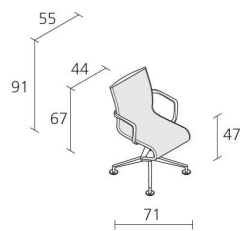

## MEETINGFRAME 44 / 437

*Alberto Meda*

Self adjusting swivel chair with arms with 4-star base with glides. Structure made of extruded aluminium profile and die-cast aluminium elements; seat and back in fire retardant PVC covered polyester mesh or in Camira® or Kvadrat® fabric or in Pelle Frau® leather.