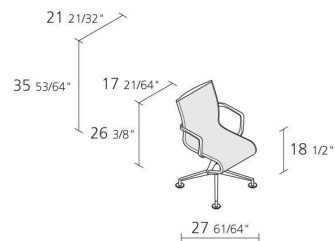

## MEETINGFRAME 44 / 437

*Alberto Meda*

Self adjusting swivel chair with arms with 4-star base with glides. Structure made of extruded aluminium profile and die-cast aluminium elements; seat and back in fire retardant PVC covered polyester mesh or in Camira® or Kvadrat® fabric or in Pelle Frau® leather.