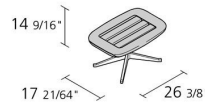

Alias

MANZÙ BLACK / 091_P

Pio Manzù

Ottoman with shell in compact polyurethane moulded together with expanded polyurethane, 4-star base in black (A011) stove enamelled die-cast aluminium, upholstered in black (B030) Pelle Frau® leather.