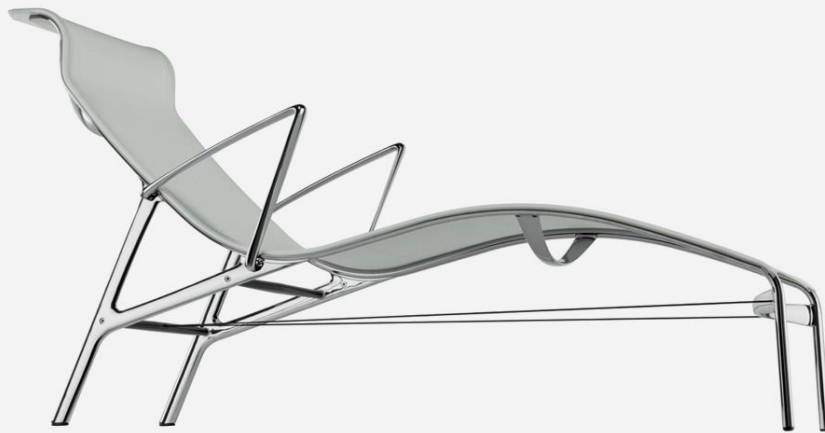

## LONGFRAME OUTDOOR / 439\_O

Chaise longue with arms, with structure composed of extruded aluminium profile and die-cast aluminium elements, seat and back in fire retardant PVC covered polyester mesh; black Kevlar bracing wire.