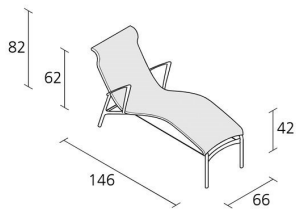

## LONGFRAME OUTDOOR / 439\_O

Chaise longue with arms, with structure composed of extruded aluminium profile and die-cast aluminium elements, seat and back in fire retardant PVC covered polyester mesh; black Kevlar bracing wire.