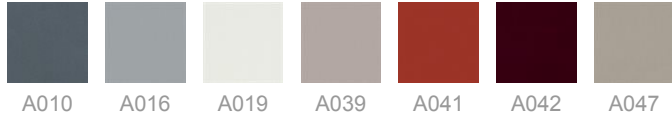

Max number pieces
per a box

0,883

Volume in m³

17

Gross weight in Kg

FINITIONS LONGFRAME OUTDOOR / 419_O

ALUMINIUM LAQUÉ

TISSU MAILLÉ A