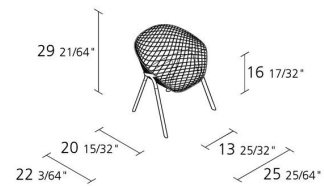

Alias

KOBI WOOD / 041

Patrick Norguet

Chair with shell in enamelled or chromed steel; support belt in stove enamelled aluminium, legs in aluminium oak veneered.

INFORMATION

Warranty 10 years

Fire-retardancy
(some parts only)

Recyclable

1

Boxes number

1

Max number pieces
per a box

0,432

Volume in m³

11,7