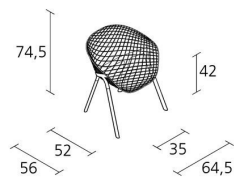

Alias

KOBI WOOD / 041

Patrick Norguet

Chair with shell in enamelled or chromed steel; support belt in stove enamelled aluminium, legs in aluminium oak veneered.