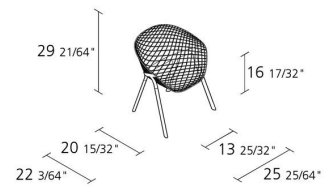

Alias

KOBI CHAIR / 040

Patrick Norguet

Chaise avec coque en acier laqué ou chromé; bande de support et pieds en aluminium laqué.