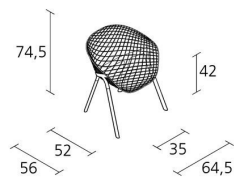

Alias

KOBI CHAIR / 040

Patrick Norguet

Chair with shell in enamelled or chromed steel; support belt and legs in stove enamelled aluminium.