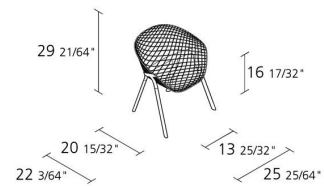

Alias

KOBI CHAIR / 040

Patrick Norguet

Chair with shell in enamelled or chromed steel; support belt and legs in stove enamelled aluminium.

INFORMATION

Warranty 10 years

Fire-retardancy
(some parts only)

100% Recyclable

1

Boxes number

1

Max number pieces
per a box

0,432

Volume in m³

11,7

Gross weight in Kg