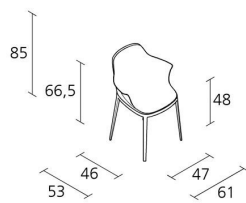

Alias

ELLE ARM / 072

Eugeni Quittlet

Chaise avec structure en aluminium laqué; coque en polyuréthane TECH® en différentes couleurs.