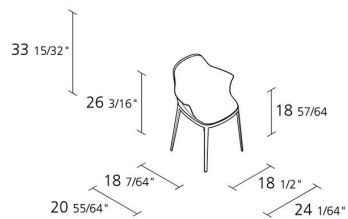

Alias

ELLE ARM / 073

Eugenio Quattrone

Chair with stove enamelled aluminium structure; shell with armrests in polyurethane TECH®
in different colors.