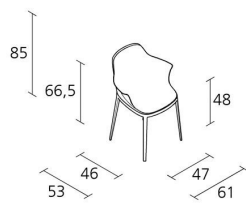

Alias

ELLE ARM / 073

Eugenio Quattrone

Chair with stove enamelled aluminium structure; shell with armrests in polyurethane TECH®
in different colors.