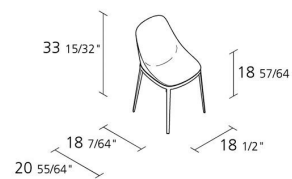

Alias

ELLE / 070

Eugeni Quittlet

Stuhl mit Gestell aus lackiertem Aluminium; Sitzschale aus Polyurethan TECH® in verschiedenen Farben.