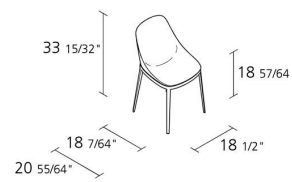

Alias

ELLE / 070

Eugeni Quittlet

Chaise avec structure en aluminium laqué; coque en polyuréthane TECH® en différentes couleurs.