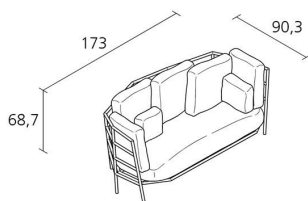

Alias

DEHORS / 371_0

Michele De Lucchi

Two-seater sofa for outdoor use with structure in stove enamelled steel. Removable cover in Création Baumann® fabric or 100% coloured acrylic fabric and stuffing in expanded alkylid resin. Cushions included in the prices.