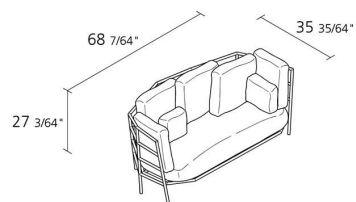

Alias

DEHORS / 371_0

Michele De Lucchi

Two-seater sofa for outdoor use with structure in stove enamelled steel. Removable cover in Création Baumann® fabric or 100% coloured acrylic fabric and stuffing in expanded alkylid resin. Cushions included in the prices.