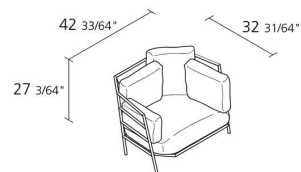

Alias

DEHORS / 370_0

Michele De Lucchi

Armchair for outdoor use with structure in stove enamelled steel. Removable cover in Création Baumann® fabric or 100% coloured acrylic fabric and stuffing in expanded alkylid resin. Cushions included in the prices.