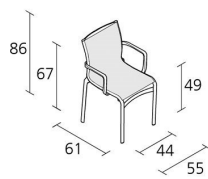

Alias

BIGFRAME 44 OUTDOOR / 440_O

Stacking chair with arms, structure composed of extruded aluminium profile and die-cast aluminium elements, seat and back in fire retardant PVC covered polyester mesh.

INFORMATION

2

Max number pieces
per a box

0,376

Volume in m³

9,25

Gross weight in Kg

FINISHES BIGFRAME 44 OUTDOOR / 440_O

STOVE ENAMELLED ALUMINIUM