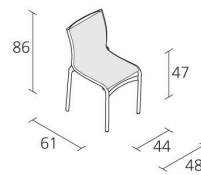

Alias

BIGFRAME 44 OUTDOOR / 441_0

Stacking chair with structure made of extruded aluminium profile and die-cast aluminium elements, seat and back in fire retardant PVC covered polyester mesh.

INFORMATION

1

Boxes number

2

Max number pieces
per a box

0,312

Volume in m³

8,2

Gross weight in Kg