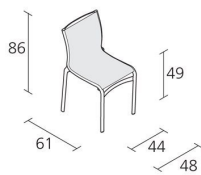

Alias

BIGFRAME 44 OUTDOOR / 441_0

Stacking chair with structure made of extruded aluminium profile and die-cast aluminium elements, seat and back in fire retardant PVC covered polyester mesh.

INFORMATION

1

Boxes number

2

Max number pieces
per a box

0,312

Volume in m³

8,2

Gross weight in Kg