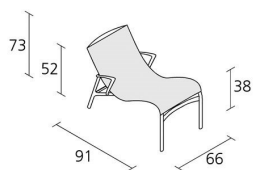

Alias

ARMFRAME OUTDOOR / 438_O

Easy chair with arms with structure made of extruded aluminium profile and die-cast aluminium elements; seat and back in fire retardant PVC covered polyester mesh.

INFORMATION

Volume in m³

13,6

Gross weight in Kg

FINISHES ARMFRAME OUTDOOR / 438_O

STOVE ENAMELLED ALUMINIUM

A010 A016 A019 A039 A041 A042 A047

MESH A

R007 R009 R028