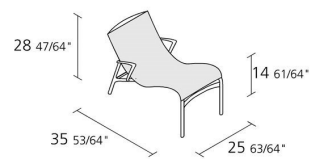

Alias

ARMFRAME OUTDOOR / 438_O

Easy chair with arms with structure made of extruded aluminium profile and die-cast aluminium elements; seat and back in fire retardant PVC covered polyester mesh.

INFORMATION

Volume in m³

13,6

Gross weight in Kg

FINISHES ARMFRAME OUTDOOR / 438_O

STOVE ENAMELLED ALUMINIUM

A010 A016 A019 A039 A041 A042 A047

MESH A

R007 R009 R028