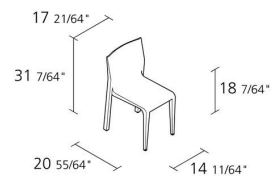

Alias

LALEGGERA CHAIR / 301

Riccardo Blumer

Stacking chair with structure in solid maple or ash. Maple veneer, oak veneer or walnut; Internal support in injected polyurethane foam. Finish in colored stains in various colors.

LEATHER: Upholstery in eco-leather or Pelle Frau® leather mated to soft foamed polyurethane.

LIMITED EDITION: "Mezzo Terra Mezzo Mare" Sedie Love Difference by Michelangelo Pistoletto & Juan E. Sandoval