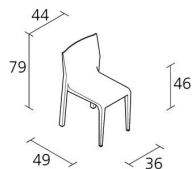

Alias

LALEGGERA CHAIR / 301

Riccardo Blumer

Stacking chair with structure in solid maple or ash. Maple veneer, oak veneer or walnut; Internal support in injected polyurethane foam. Finish in colored stains in various colors.

LEATHER: Upholstery in eco-leather or Pelle Frau® leather mated to soft foamed polyurethane.

LIMITED EDITION: "Mezzo Terra Mezzo Mare" Sedie Love Difference by Michelangelo Pistoletto & Juan E. Sandoval